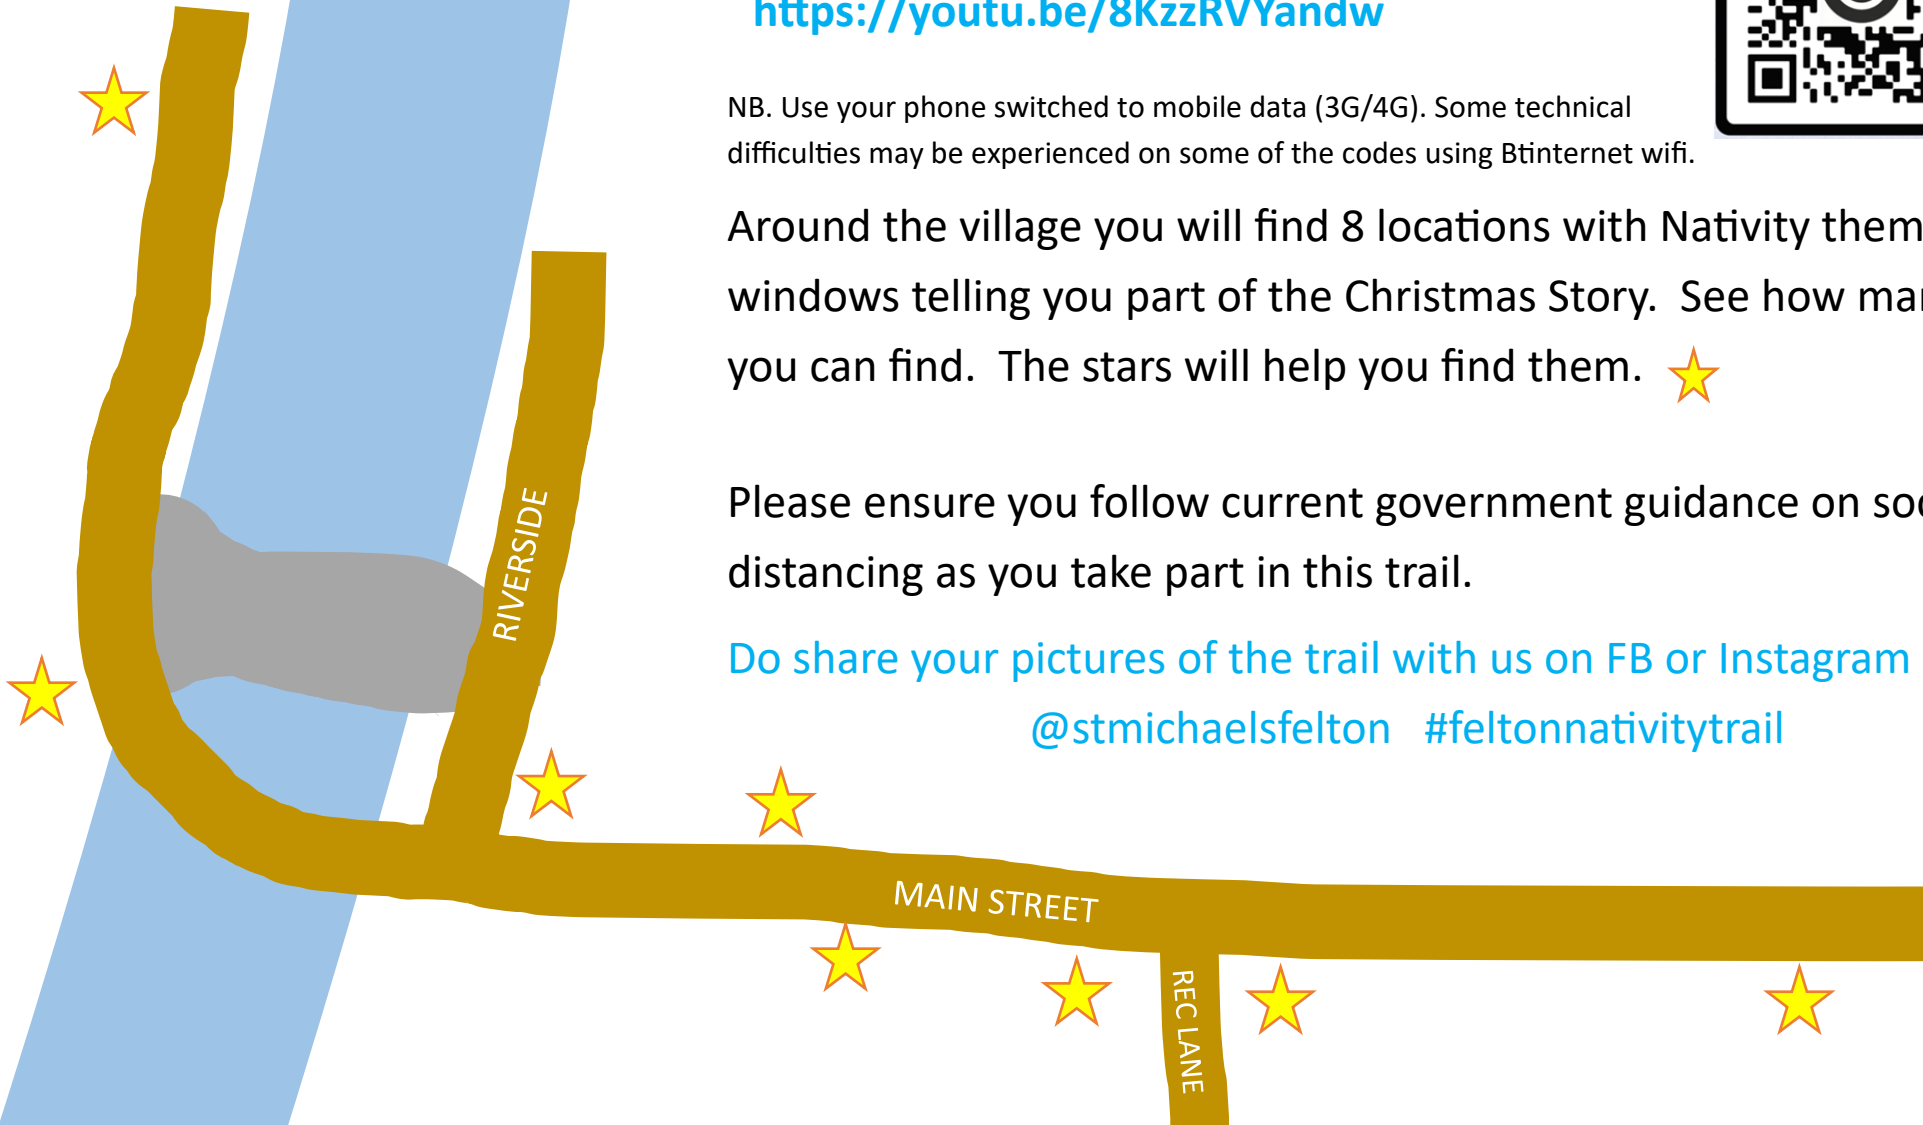

NB. Use your phone switched to mobile data (3G/4G). Some technical difficulties may be experienced on some of the codes using Btinternet wifi.

Around the village you will find 8 locations with Nativity themed windows telling you part of the Christmas Story. See how many you can find. The stars will help you find them. ★

Please ensure you follow current government guidance on social distancing as you take part in this trail.

Do share your pictures of the trail with us on FB or Instagram
[@stmichaelsfelton](#) #feltonnativitytrail